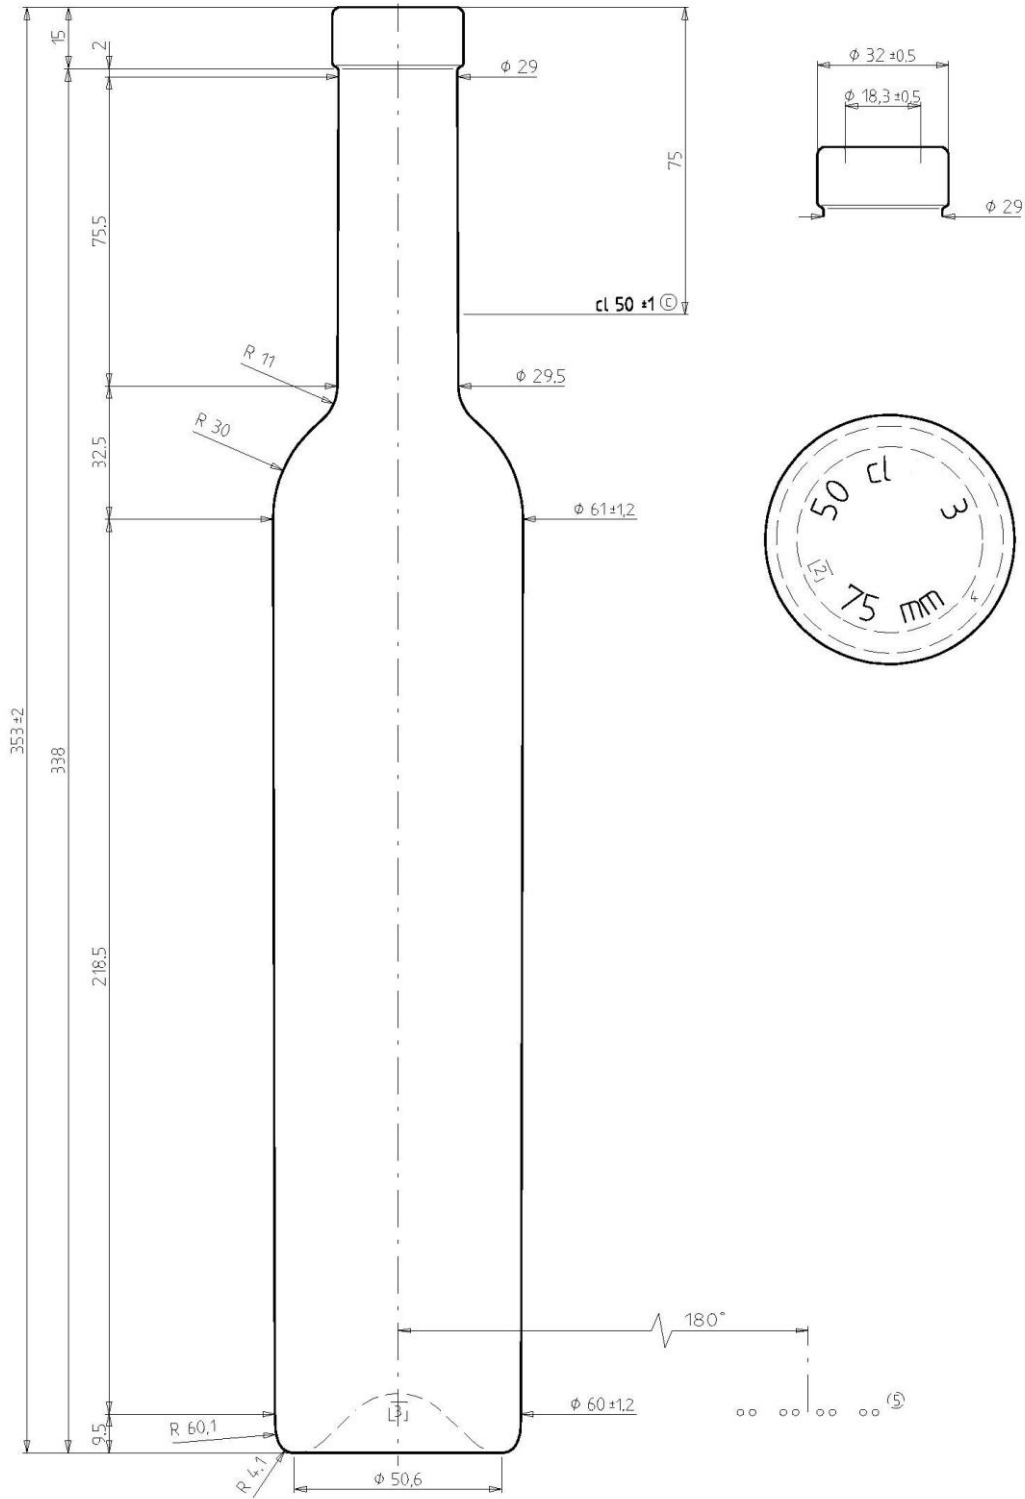

alevgor glass

Bella Alta 500 ml

Code	38011
Capacity	550 ml
Weight	500 g
Units per pallet	1280